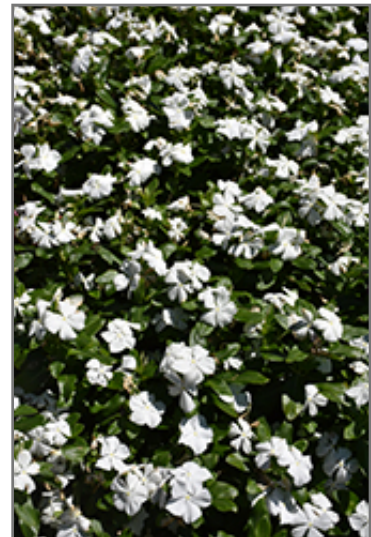

Titan Pure White Vinca flowers
Photo courtesy of NetPS Plant Finder